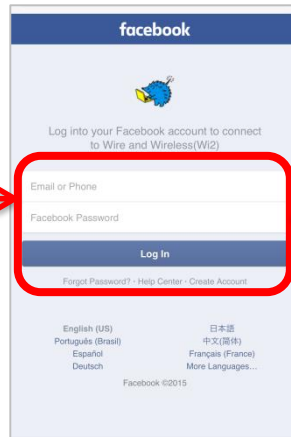

Free Wi-Fi Manual

SNS登録方式

SNS registration system

認証方式は、メールアドレスまたはSNSアカウントの2種類あります。メールアドレスでの認証については裏面をご確認ください。
There are two authentications, "Sign in with Email address" or "Sign in with SNS account". Please see back side for another authentication, " Sign in with Email address ".

STEP 1

STEP 2

STEP 3

STEP 4

端末の設定画面で
SSID: Gifu-City Free Wi-Fiを選択し
端末でブラウザ起動。

SSID: Select the Gifu-City Free Wi-Fi In the setting screen of your device and open the browser.

단말기 의 설정 화면에서
SSID: Gifu-City Free Wi-Fi 를 선택
단말기 에서 브라우저 시작 .