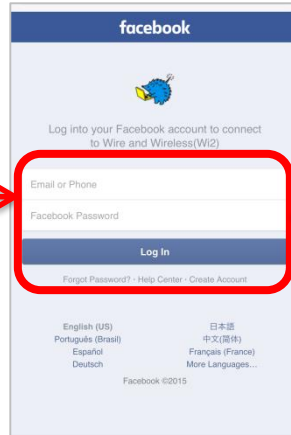

Free Wi-Fi Manual

SNS登録方式

SNS registration system

認証方式は、メールアドレスまたはSNSアカウントの2種類あります。メールアドレスでの認証については裏面をご確認ください。
There are two authentications, "Sign in with Email address" or "Sign in with SNS account". Please see back side for another authentication, " Sign in with Email address ".

STEP 1

STEP 2

STEP 3

STEP 4

端末の設定画面で
SSID: Gifu-City Free Wi-Fiを選択し
端末でブラウザ起動。

SSID: Select the Gifu-City Free Wi-Fi In the setting screen of your device and open the browser.

단말기 의 설정 화면에서
SSID: Gifu-City Free Wi-Fi 를
선택
단말기 에서 브라우저 시작 .