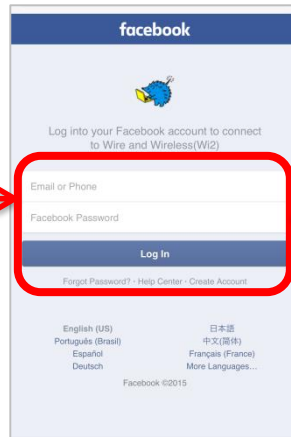

Free Wi-Fi Manual

SNS登録方式

SNS registration system

認証方式は、メールアドレスまたはSNSアカウントの2種類あります。メールアドレスでの認証については裏面をご確認ください。
There are two authentications, "Sign in with Email address" or "Sign in with SNS account". Please see back side for another authentication, " Sign in with Email address ".

STEP 1

STEP 2

STEP 3

STEP 4

端末の設定画面で
SSID: Gifu-City Free Wi-Fiを
選択し端末でブラウザ起動。

SSID: Select the Gifu-City Free
Wi-Fi In the setting screen of
your device and open the
browser.

단말기 의 설정 화면에서
SSID: Gifu-City Free Wi-Fi 를
선택
단말기 에서 브라우저 시작 .